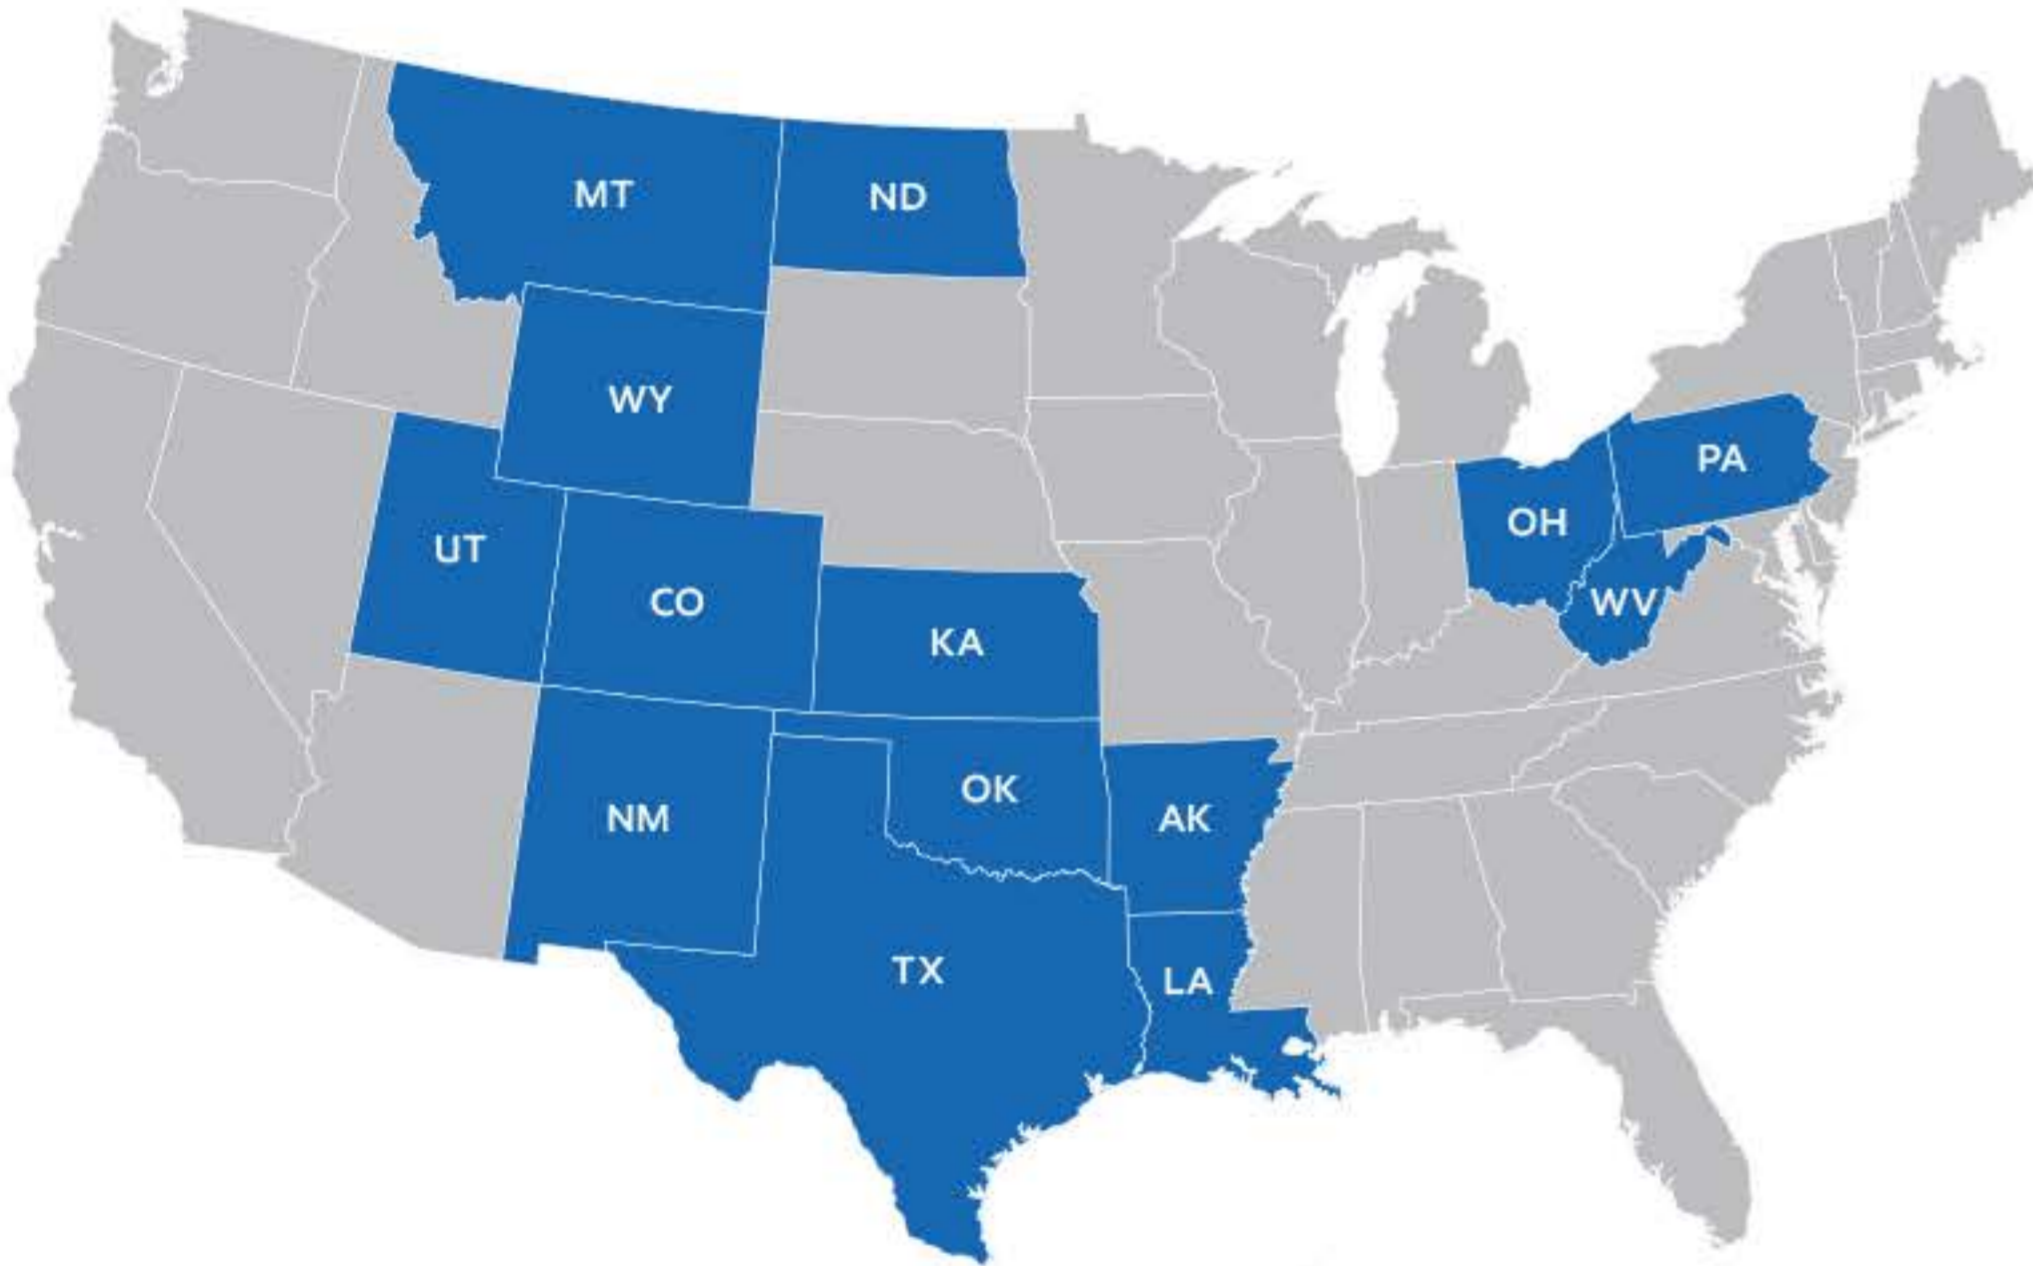

The United States

AK | Arkansas
Fayetteville Gathering Co.
Cleburne, Conway, Faulkner, Independence,
Jackson, Van Buren White Counties
(800) 948-4202

XTO Energy
Crawford, Franklin, Johnson, Logan,
Pope, Sebastian Scott Counties
(479) 667-4819

CO | Colorado
XTO Energy
La Plata County (970) 247-7708
Las Animas County (719) 846-0272
Rio Blanco County (970) 675-4117

KA | Kansas
Timberland Gathering & Processing Company, Inc.
Seward & Stevens Counties (620) 624-3868

NM | New Mexico
XTO Energy
San Juan County (866) 479-5117

ND | North Dakota
Nesson Gathering Co. (701) 664-3139

OH | Ohio
Mountain Gathering, LLC (877) 829-8521

OK | Oklahoma
Ringwood Gathering Co.
Major & Woodward Counties (800) 967-8493
or (580) 438-2345